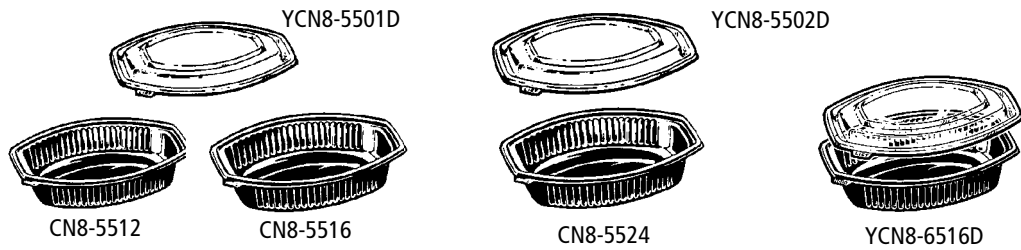

**ClearView™ Micromax® Oval Containers — Clear Lids, Black Bases**

**ClearView™ MealMaster® Rib Containers w/Fog Gard™ Coating**

**ClearView™ MealMaster® Roaster Containers w/Fog Gard™ Coating — Clear Lids/Domes, Black Bases**

**ClearView™ MealMaster® Chicken Barn™ Containers w/SmartTote™ Handles**

**ClearView™ MealMaster® HMR Containers w/Fog Gard Coating — Small**

### ClearView™ MealMaster® Rib Containers w/Fog Gard™ Coating

Product Number	Description	Dimensions (in inches)	Cube	Case Approx. Wt.	Packing Sleeve	Case	Cases/ Unit Load
0CNC10700DZY	Half Slab Rib Combo ZipSeal™ w/ Fog Gard™ Coating	10.01 x 7.09 x 2.12	2.48	10.68	2/45 ea.	90 ea.	22
YCNC167000DZ	Full Slab Rib Combo ZipSeal™ w/ Fog Gard™ Coating	16 <sup>5</sup> / <sub>8</sub> x 7 <sup>5</sup> / <sub>16</sub> x 2 <sup>1</sup> / <sub>4</sub>	3.06	14.05	2/40 ea.	80 ea.	18
YCN1670HDDZ	Full Slab Rib Combo w/Deep Dome ZipSeal™ w/ Fog Gard™	16 <sup>5</sup> / <sub>8</sub> x 7 <sup>5</sup> / <sub>16</sub> x 2 <sup>1</sup> / <sub>4</sub>	3.06	14.05	2/40 ea.	80 ea.	18