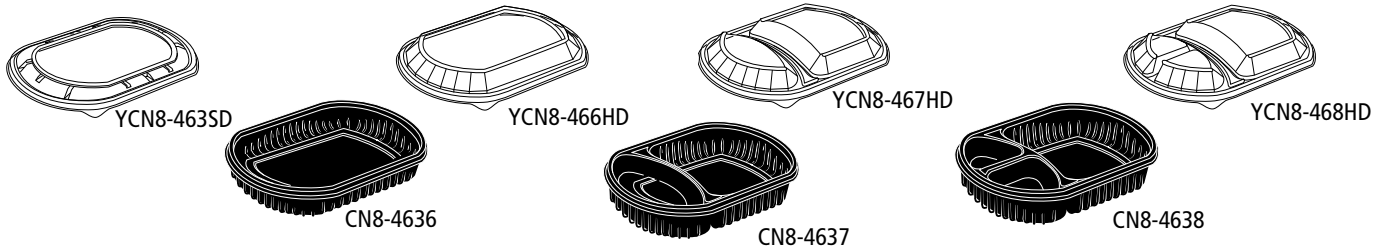

ClearView™ MealMaster® HMR Containers w/Fog Gard™ Coating — Large