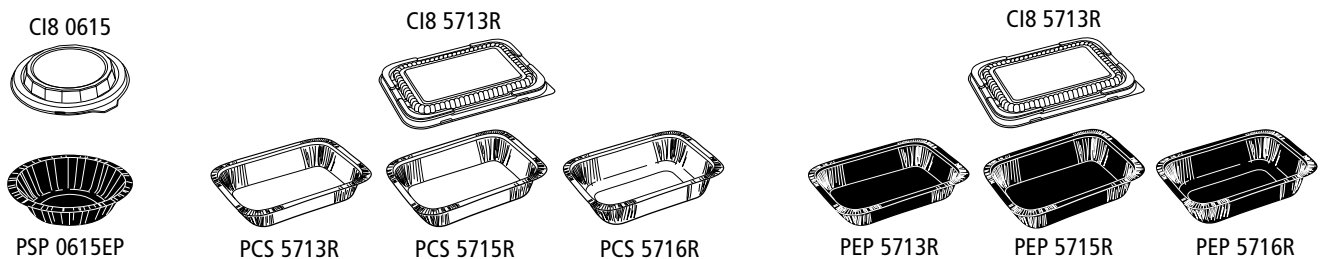

### ClearView™ MealMaster® HMR Containers w/Fog Gard Coating — Small

Product Number	Description	Capacity (fl. oz.)	Dimensions (In Inches) Top Out	Cube	Case Approx. Wt.	Packing Sleeve	Case	Cases/ Unit Load
YCN8-4608	Small Black Tray	8 oz.	6 <sup>1</sup> / <sub>8</sub> x 4 <sup>7</sup> / <sub>8</sub> x 1 <sup>1</sup> / <sub>8</sub>	1.35	12.01	4/58	232	
YCN8-4612	Small Black Tray	12 oz.	6 <sup>1</sup> / <sub>8</sub> x 4 <sup>7</sup> / <sub>8</sub> x 1 <sup>5</sup> / <sub>8</sub>	1.35	9.72	4/58	232	
YCN8-460HD	Small Dome Lid w/Fog Gard™ Coating	--	6 <sup>1</sup> / <sub>8</sub> x 4 <sup>7</sup> / <sub>8</sub> x 1	1.06	4.74	4/58	232	24

**ClearView™ MealMaster™ HMR Containers w/Fog Gard™ Coating — Medium**

**ClearView™ MealMaster® HMR Containers w/Fog Gard™ Coating — Large**

**Pressware® Classic Stoneware™ Dual-Ovenable Paperboard Trays – White w/Brown Specks**

**Pressware® Dual-Ovenable Paperboard Deli Trays & Domes**

**ClearView™ MealMaster™ HMR Containers w/Fog Gard™ Coating — Medium**

Product Number	Description	Capacity (fl. oz.)	Dimensions (In Inches) Top Out	Cube	Case Approx Wt.	Packing Sleeve	Case	Cases/ Unit Load
CN8-4616	Medium Black Tray	16 oz.	8 1/8 x 6 1/2 x 1	2.39	11.70	4/63	252	
CN8-4624	Medium Black Tray	24 oz.	8 1/8 x 6 1/2 x 1 1/2	2.39	12.89	4/63	252	
CN8-4632	Medium Black Tray	32 oz.	8 1/8 x 6 1/2 x 2	2.39	12.89	4/63	252	
YCN8-462S	Medium Flat Lid w/Fog Gard™ Coating	--	8 1/8 x 6 1/2 x 3/8	2.39	10.00	4/63	252	
YCN8-462HD	Medium Dome Lid w/Fog Gard™ Coating	--	8 1/8 x 6 1/2 x 1	2.39	8.00	4/63	252	
YCN8462S00D0	Medium Flat Lid w/Fog Gard™ Coating	--	8 1/8 x 6 1/2 x 3/8	1.99	7.82	6/42	252	30
YCN8462H00D0	Medium Dome Lid w/Fog Gard™ Coating	--	8 1/8 x 6 1/2 x 1	2.31	7.86	6/42	252	24