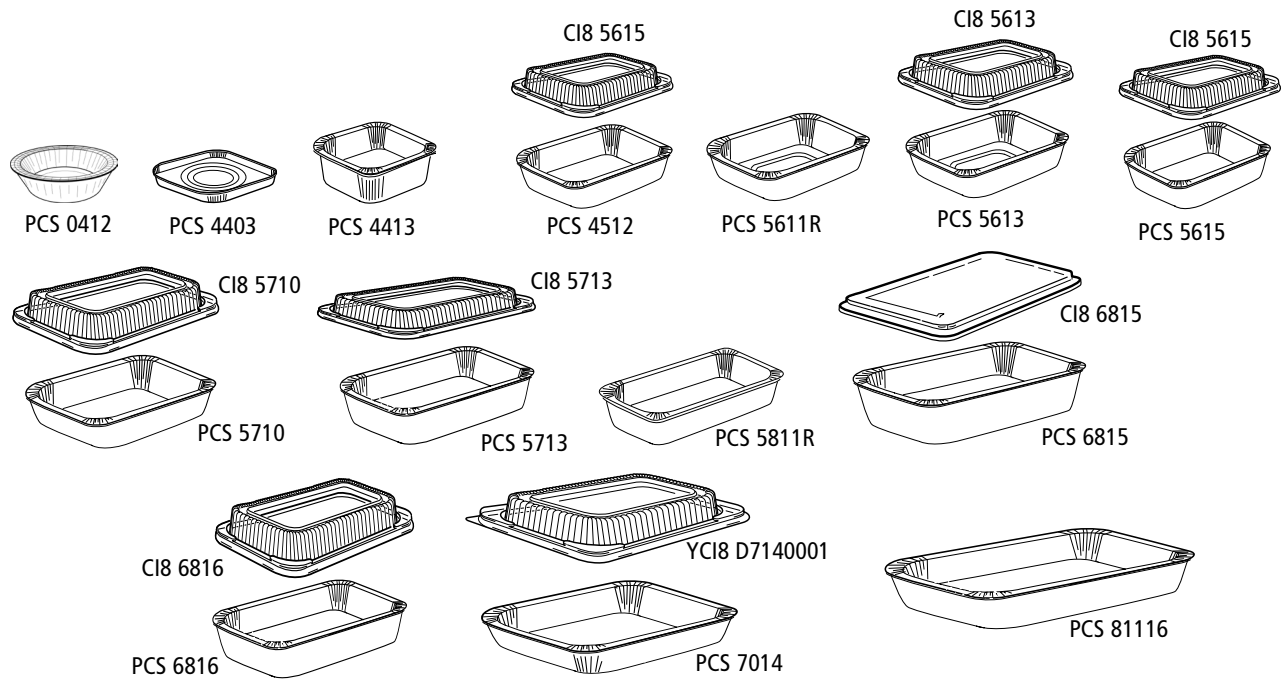

### ClearView™ MealMaster® Chicken Barn™ Containers w/SmartTote™ Handles

Product Number	Description	Dimensions (in inches)	Case Cube	Case Weight	Sleeve	Case Pack	Cases/ Unit Load
CNC-3002	Small MealMaster® Chicken Barn™ Container w/Dome (2 pc.)		2.36	14.66	1/200 ea.	200 ea.	12
YCNC-3004	Small MealMaster® Chicken Barn™ Container w/Dome (4 pc.)	9 <sup>1</sup> / <sub>2</sub> x 8 x 3	2.15	11.75	1/100 ea.	100 ea.	24
YCNC-3008Z	Medium MealMaster® Chicken Barn™ Container w/Dome - with ZipSeal™ (8 pc.)	13 <sup>3</sup> / <sub>10</sub> x 8 <sup>2</sup> / <sub>5</sub> x 4	3.33	19.77	1/105 ea.	105 ea.	18
CNC-3016	Large Small MealMaster® Chicken Barn™ Container w/Dome (16 pc.)	14 x 10 <sup>1</sup> / <sub>2</sub> x 4	2.56	14.77	1/50 ea.	50 ea.	18

### ClearView™ MealMaster® HMR Containers w/Fog Gard Coating — Small

Product Number	Description	Capacity (fl. oz.)	Dimensions (In Inches) Top Out	Cube	Case Approx. Wt.	Packing Sleeve	Case	Cases/ Unit Load
YCN8-4608	Small Black Tray	8 oz.	6 <sup>1</sup> / <sub>8</sub> x 4 <sup>7</sup> / <sub>8</sub> x 1 <sup>1</sup> / <sub>8</sub>	1.35	12.01	4/58	232	
YCN8-4612	Small Black Tray	12 oz.	6 <sup>1</sup> / <sub>8</sub> x 4 <sup>7</sup> / <sub>8</sub> x 1 <sup>5</sup> / <sub>8</sub>	1.35	9.72	4/58	232	
YCN8-460HD	Small Dome Lid w/Fog Gard™ Coating	--	6 <sup>1</sup> / <sub>8</sub> x 4 <sup>7</sup> / <sub>8</sub> x 1	1.06	4.74	4/58	232	24

**ClearView™ MealMaster™ HMR Containers w/Fog Gard™ Coating — Medium**

**ClearView™ MealMaster® HMR Containers w/Fog Gard™ Coating — Large**

**Pressware® Classic Stoneware™ Dual-Ovenable Paperboard Trays – White w/Brown Specks**