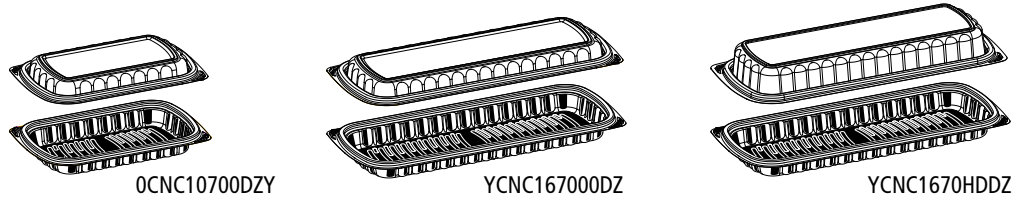

**ClearView™ Micromax® Oval Containers — Clear Lids, Black Bases**

**ClearView™ MealMaster® Rib Containers w/Fog Gard™ Coating**

**ClearView™ MealMaster® Roaster Containers w/Fog Gard™ Coating — Clear Lids/Domes, Black Bases**

**ClearView™ MealMaster® Chicken Barn™ Containers w/SmartTote™ Handles**

**ClearView™ MealMaster® HMR Containers w/Fog Gard Coating — Small**

### ClearView™ MealMaster® Rib Containers w/Fog Gard™ Coating

Product Number	Description	Dimensions (in inches)	Cube	Case Approx. Wt.	Packing Sleeve	Case	Cases/ Unit Load
0CNC10700DZY	Half Slab Rib Combo ZipSeal™ w/ Fog Gard™ Coating	10.01 x 7.09 x 2.12	2.48	10.68	2/45 ea.	90 ea.	22
YCNC167000DZ	Full Slab Rib Combo ZipSeal™ w/ Fog Gard™ Coating	16 <sup>5</sup> / <sub>8</sub> x 7 <sup>5</sup> / <sub>16</sub> x 2 <sup>1</sup> / <sub>4</sub>	3.06	14.05	2/40 ea.	80 ea.	18
YCN1670HDDZ	Full Slab Rib Combo w/Deep Dome ZipSeal™ w/ Fog Gard™	16 <sup>5</sup> / <sub>8</sub> x 7 <sup>5</sup> / <sub>16</sub> x 2 <sup>1</sup> / <sub>4</sub>	3.06	14.05	2/40 ea.	80 ea.	18