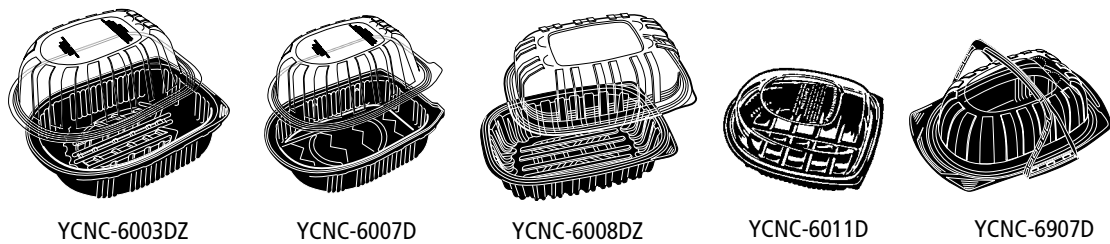

**ClearView™ Micromax® Oval Containers — Clear Lids, Black Bases**

**ClearView™ MealMaster® Rib Containers w/Fog Gard™ Coating**

**ClearView™ MealMaster® Roaster Containers w/Fog Gard™ Coating — Clear Lids/Domes, Black Bases**

**ClearView™ MealMaster® Chicken Barn™ Containers w/SmartTote™ Handles**

**ClearView™ MealMaster® HMR Containers w/Fog Gard Coating — Small**

### ClearView™ MealMaster® Rib Containers w/Fog Gard™ Coating

Product Number	Description	Dimensions (in inches)	Cube	Case Approx. Wt.	Packing Sleeve	Case	Cases/ Unit Load
0CNC10700DZY	Half Slab Rib Combo ZipSeal™ w/ Fog Gard™ Coating	10.01 x 7.09 x 2.12	2.48	10.68	2/45 ea.	90 ea.	22
YCNC167000DZ	Full Slab Rib Combo ZipSeal™ w/ Fog Gard™ Coating	16 <sup>5</sup> / <sub>8</sub> x 7 <sup>5</sup> / <sub>16</sub> x 2 <sup>1</sup> / <sub>4</sub>	3.06	14.05	2/40 ea.	80 ea.	18
YCN1670HDDZ	Full Slab Rib Combo w/Deep Dome ZipSeal™ w/ Fog Gard™	16 <sup>5</sup> / <sub>8</sub> x 7 <sup>5</sup> / <sub>16</sub> x 2 <sup>1</sup> / <sub>4</sub>	3.06	14.05	2/40 ea.	80 ea.	18